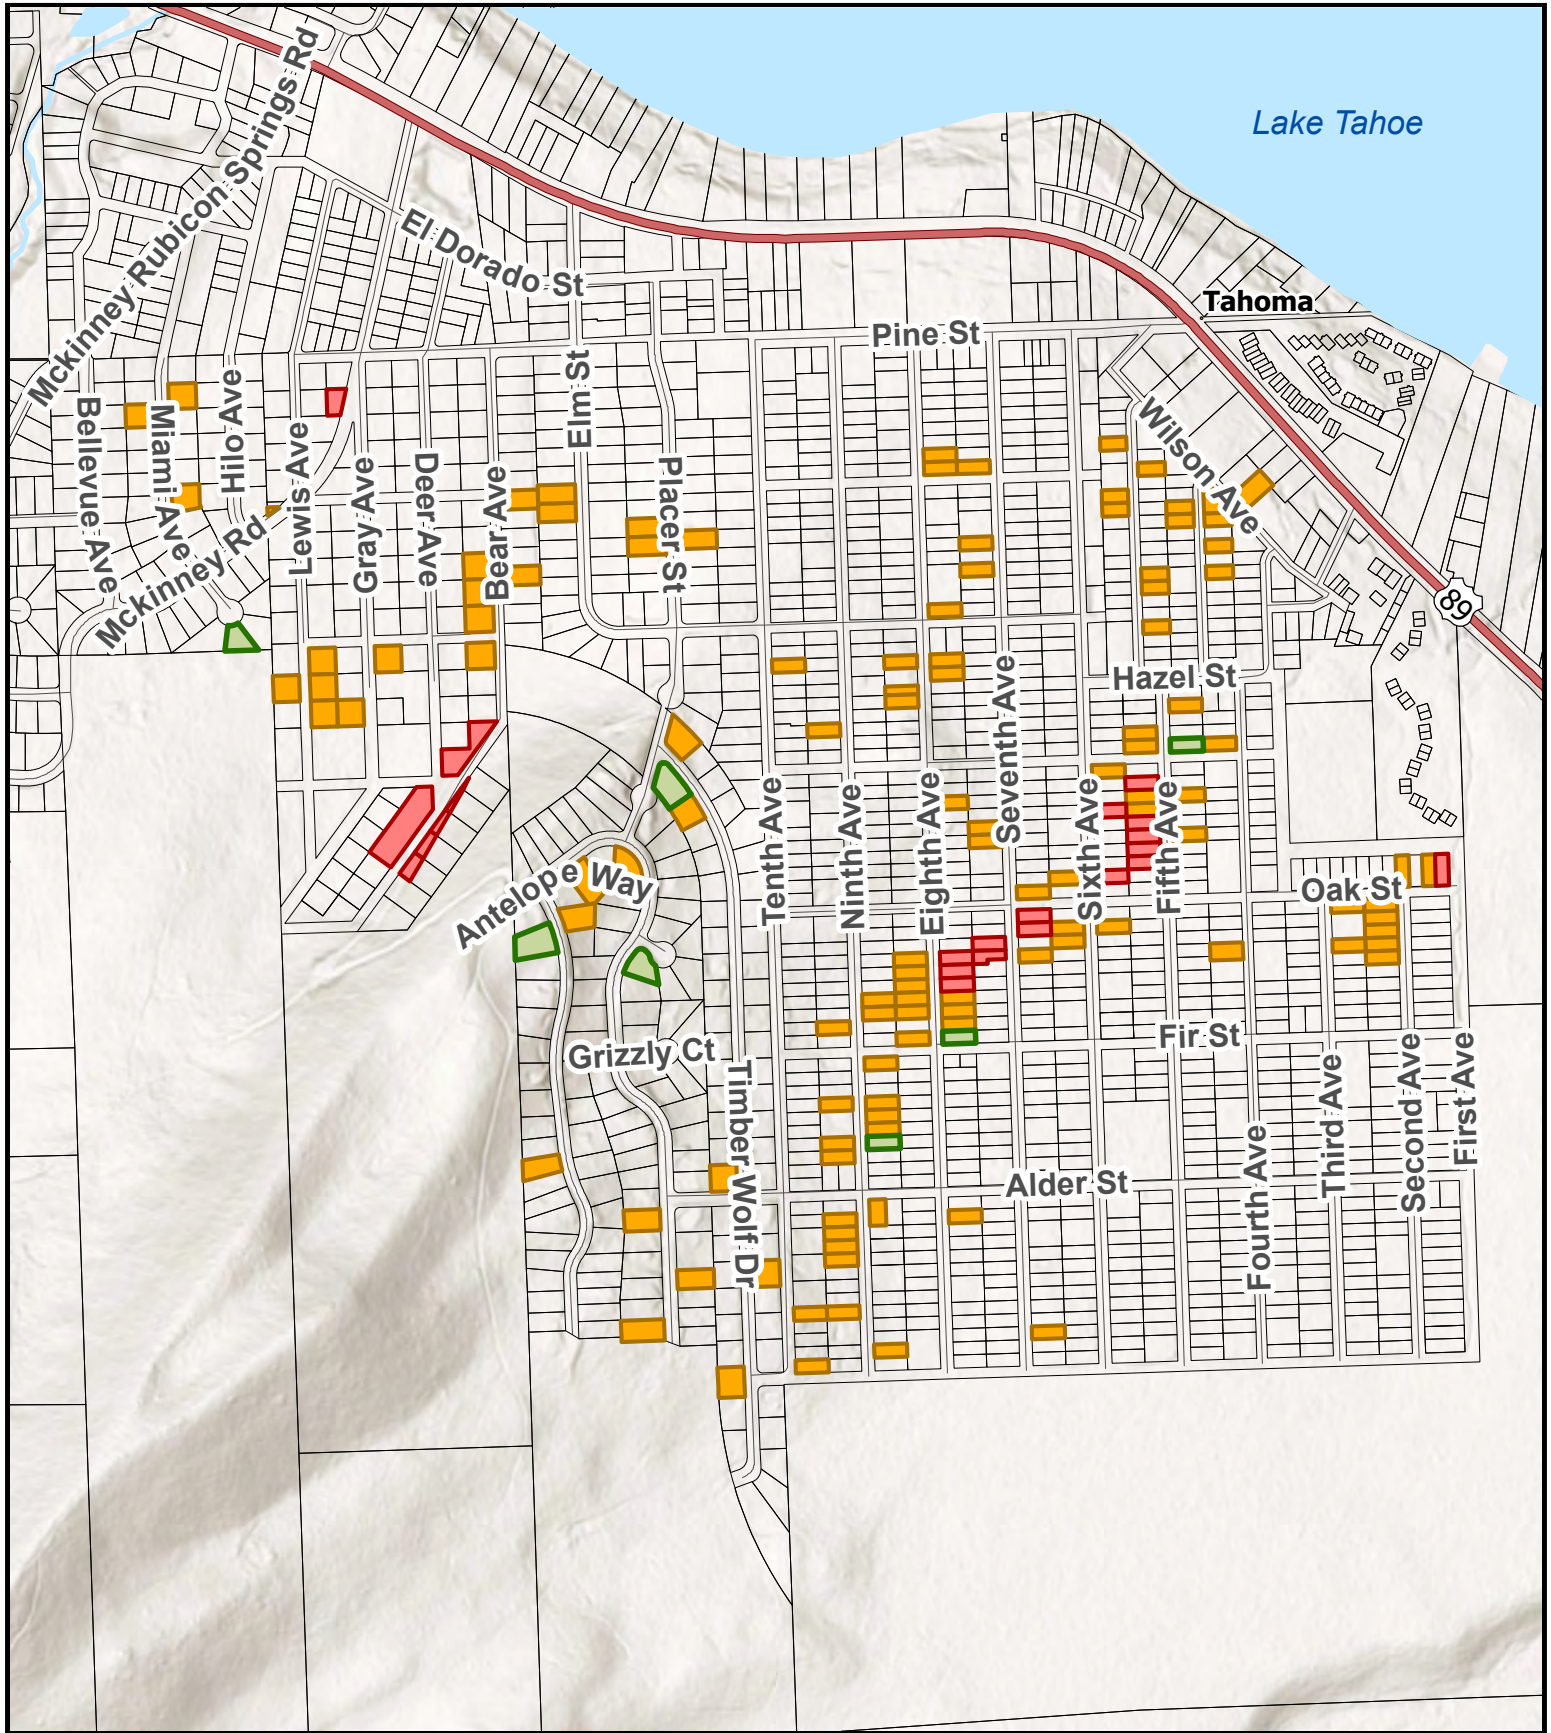

Tahoma Forestry Project Fuel Hazard Reduction Project Area Map

Project Area Ownership

-  California Tahoe Conservancy
-  El Dorado County
-  USDA Forest Service

California Tahoe Conservancy
September 2025

Map for reference purposes only.